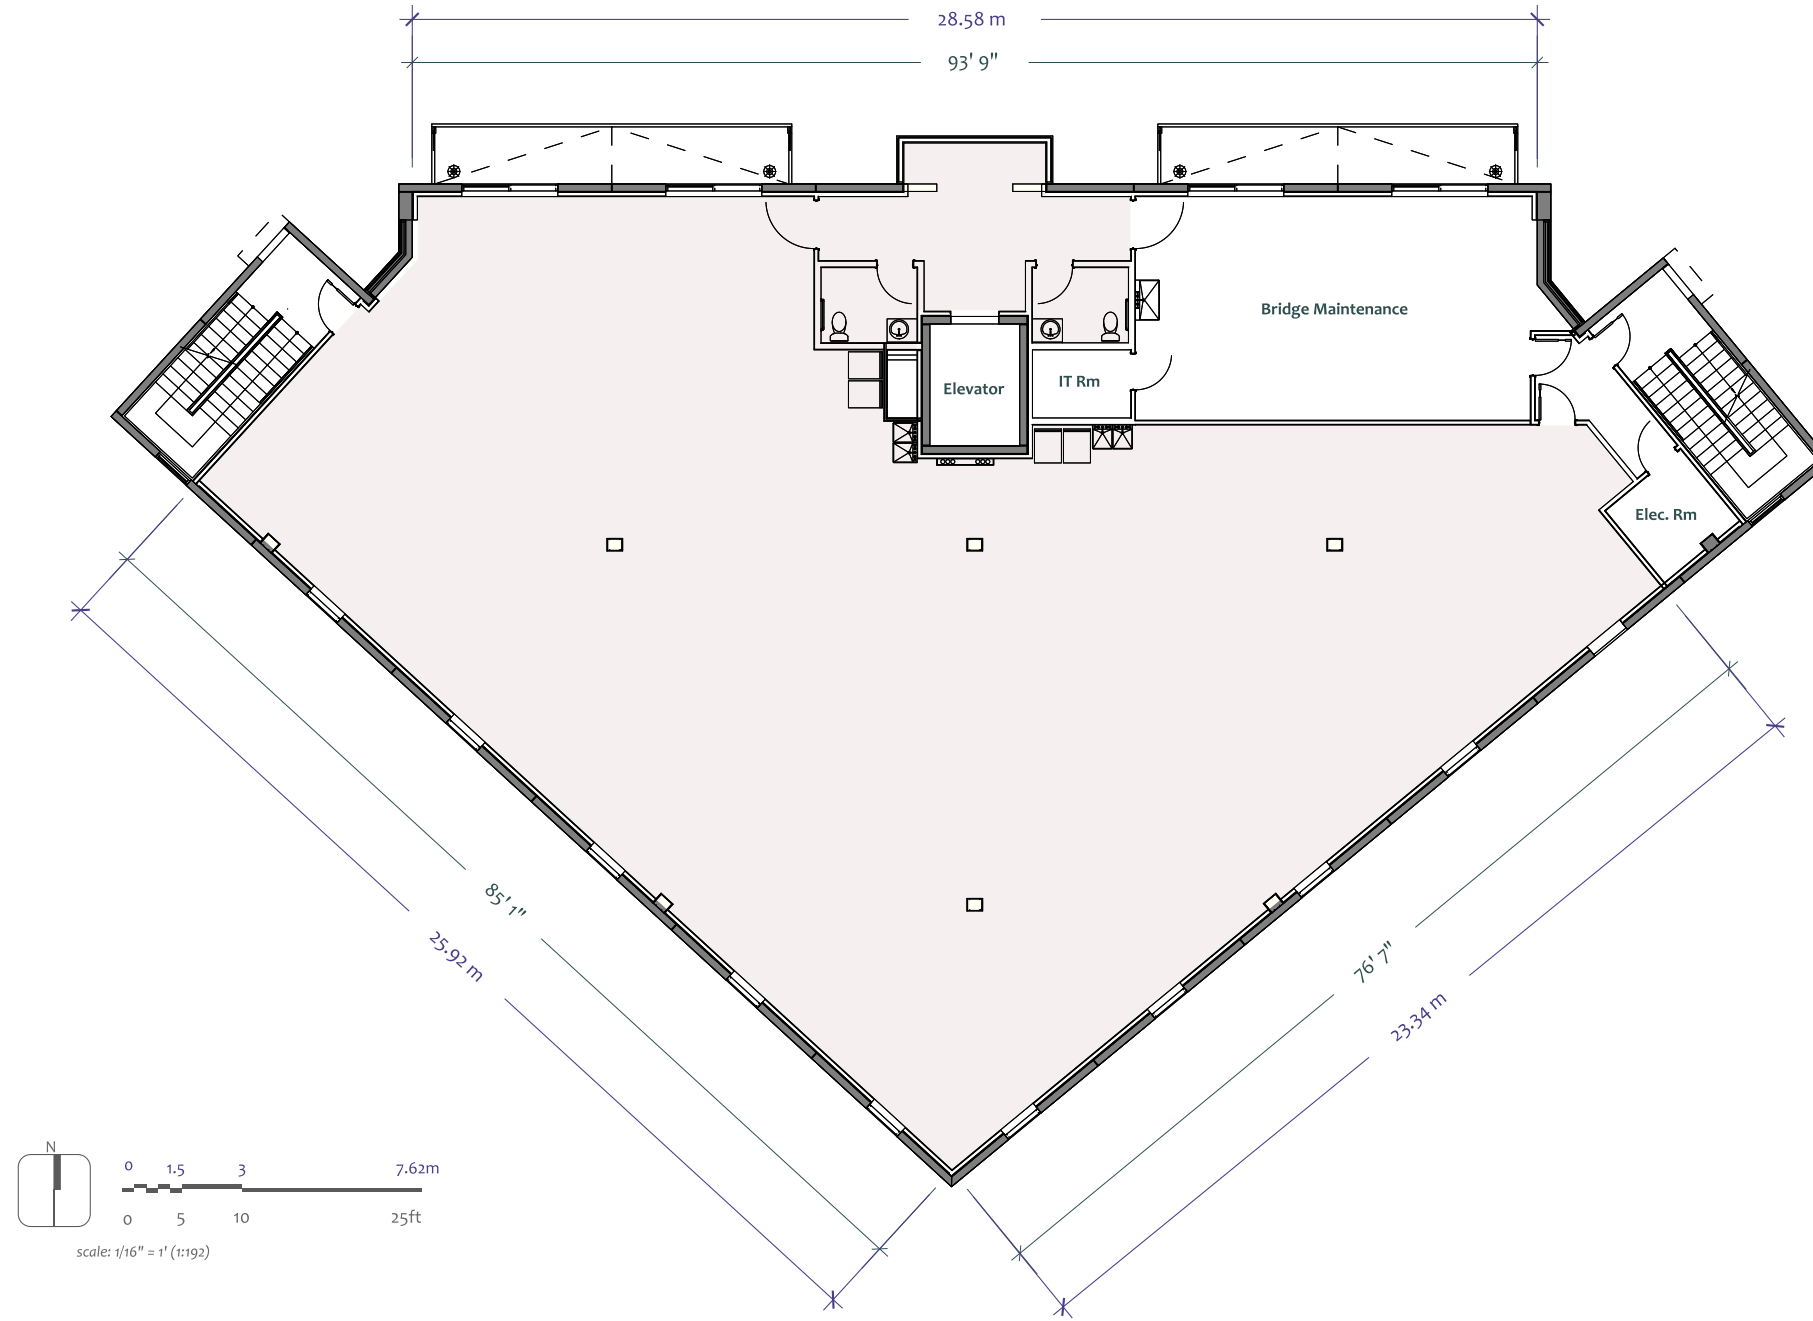

Building 3 / Support Space

2nd Floor

Site Legend

Features

- 5,500sf [511ms]
- Air conditioned & heating by electricity
- LED lighting throughout facility
- Wi-fi / internet throughout the site

Bridge Studios is proud to commit to making our Griffiths Studios location a 100% Fossil Fuel Free Facility.