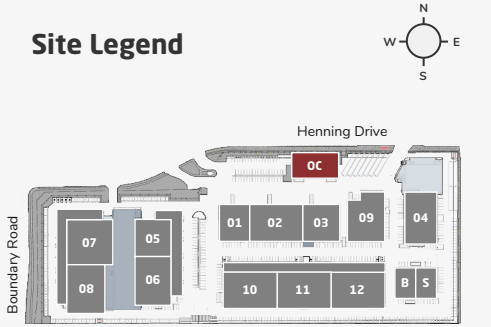

Cafeteria Building

Main Floor

Features

- Costumes: 3,000sf [279ms]
- Costumes / Set Dec: 4,250sf [395ms]
- Costumes / Set Dec: 2,250sf [209ms]

info@bridgestudios.com
1-604-482-2000

Part of the Bridge Studios Group