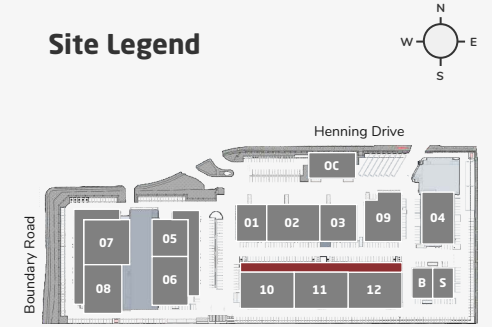

# Stages 10-12 Offices & Support Third Floor

:: West S10

:: Center S11

:: East S12

### Features

- Common Area
- 5000sf [465sm]
- 4000sf [372sm]
- 500sf [46.5sm]
- 5000sf [465sm]